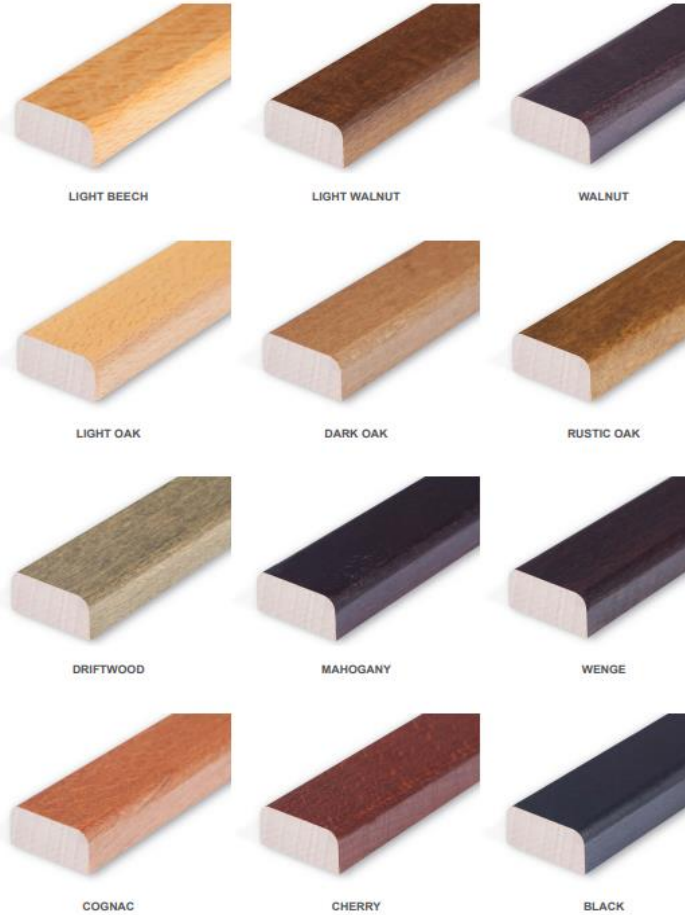

Serene CO Armchair

Specifications

SKU	600-928
Height (mm)	800
Width (mm)	500
Depth (mm)	590
Seat Height (mm)	460
QTY Per Pallet	8
Weight	10.50Kg
MOQ	6
Material	Beechwood

FRAME FINISHES

VENETO FAUX LEATHERS

AVAILABLE
RAW

FINISHED
TO ORDER

Veneto
FAUX
LEATHER